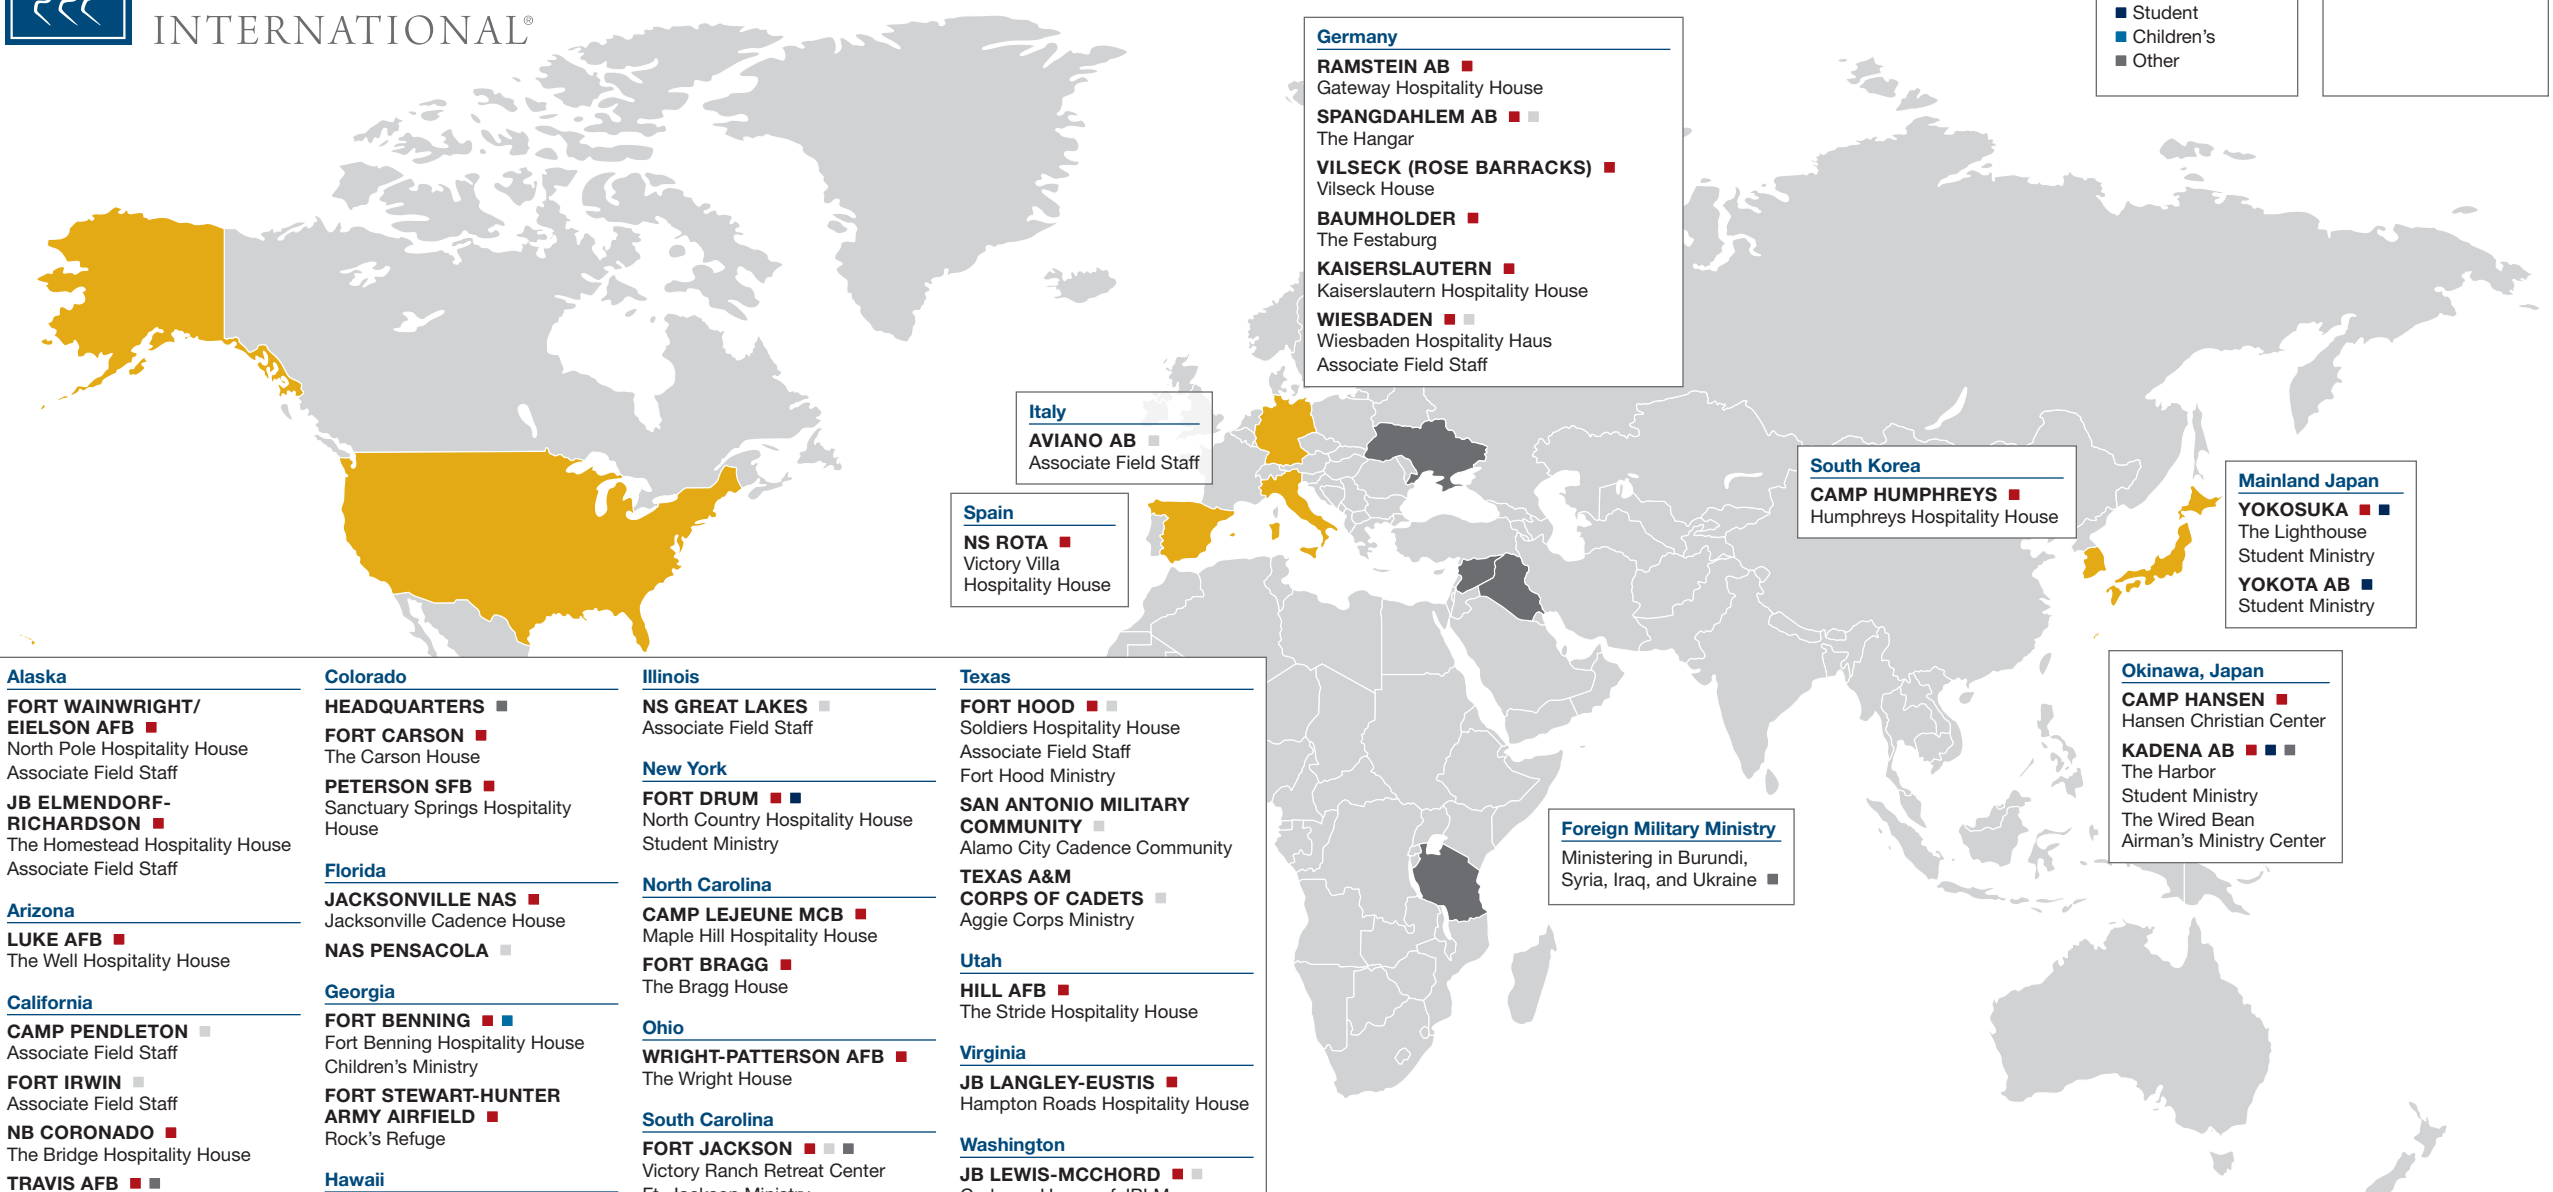

Ministries

- Hospitality House
- Adult
- Student
- Children's
- Other

New Ministries Opening Soon

- Cannon AFB, NM

<p>Alaska</p> <p>FORT WAINWRIGHT/EIELSON AFB ■ North Pole Hospitality House Associate Field Staff</p> <p>JB ELMENDORF-RICHARDSON ■ The Homestead Hospitality House Associate Field Staff</p> <p>Arizona</p> <p>LUKE AFB ■ The Well Hospitality House</p> <p>California</p> <p>CAMP PENDLETON ■ Associate Field Staff</p> <p>FORT IRWIN ■ Associate Field Staff</p> <p>NB CORONADO ■ The Bridge Hospitality House</p> <p>TRAVIS AFB ■ ■ Travis Hospitality House The Peak Airman's Center Associate Field Staff</p>	<p>Colorado</p> <p>HEADQUARTERS ■ ■ Associate Field Staff</p> <p>FORT CARSON ■ The Carson House</p> <p>PETERSON SFB ■ Sanctuary Springs Hospitality House</p> <p>Florida</p> <p>JACKSONVILLE NAS ■ Jacksonville Cadence House</p> <p>NAS PENSACOLA ■</p> <p>Georgia</p> <p>FORT BENNING ■ ■ Fort Benning Hospitality House Children's Ministry</p> <p>FORT STEWART-HUNTER ARMY AIRFIELD ■ Rock's Refuge</p> <p>Hawaii</p> <p>JB PEARL HARBOR-HICKAM ■ ■ Home Port Hospitality House</p> <p>MCB HAWAII (KANEHOE BAY) ■ Women's Ministry</p>	<p>Illinois</p> <p>NS GREAT LAKES ■ ■ Associate Field Staff</p> <p>New York</p> <p>FORT DRUM ■ ■ North Country Hospitality House Student Ministry</p> <p>North Carolina</p> <p>CAMP LEJEUNE MCB ■ Maple Hill Hospitality House</p> <p>FORT BRAGG ■ The Bragg House</p> <p>Ohio</p> <p>WRIGHT-PATTERSON AFB ■ ■ The Wright House</p> <p>South Carolina</p> <p>FORT JACKSON ■ ■ ■ Victory Ranch Retreat Center Ft. Jackson Ministry</p> <p>SHAW AFB ■ The Homestead</p> <p>South Dakota</p> <p>ELLSWORTH AFB ■ ■ ■ The Dwelling Place Associate Field Staff</p>	<p>Texas</p> <p>FORT HOOD ■ ■ ■ Soldiers Hospitality House Associate Field Staff Fort Hood Ministry</p> <p>SAN ANTONIO MILITARY COMMUNITY ■ Alamo City Cadence Community</p> <p>TEXAS A&M CORPS OF CADETS ■ Aggie Corps Ministry</p> <p>Utah</p> <p>HILL AFB ■ The Stride Hospitality House</p> <p>Virginia</p> <p>JB LANGLEY-EUSTIS ■ Hampton Roads Hospitality House</p> <p>Washington</p> <p>JB LEWIS-MCCHORD ■ ■ ■ Cadence House of JBLM</p> <p>NB KITSAP ■ Kitsap—47 North</p>
--	---	---	--